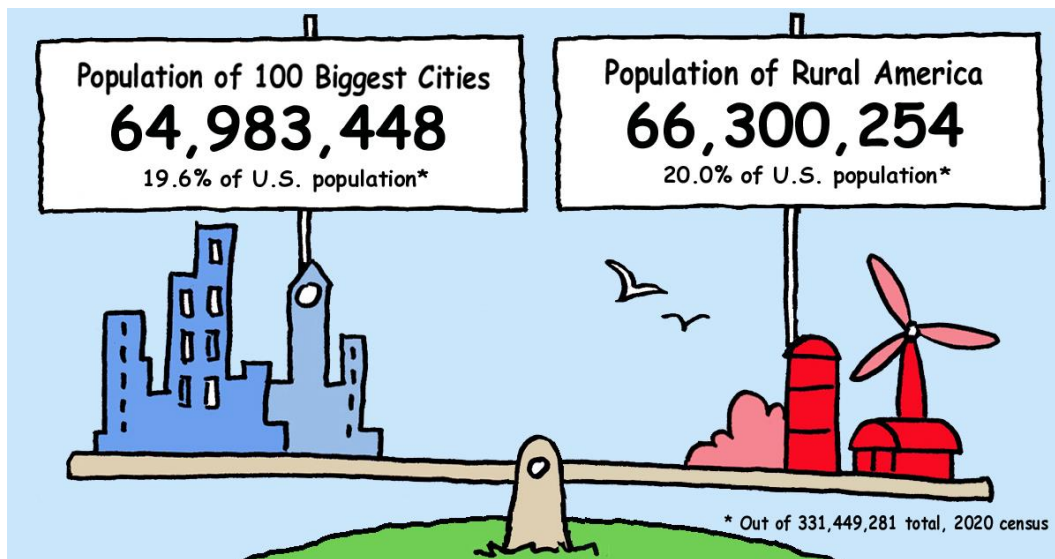

The 100 Biggest Cities Have 65 Million People and Rural America Has 66 Million

The 100 biggest cities have 64,983,448 people (19.6% of the U.S. population of 331,449,281), according to the 2020 census.¹ The 100th biggest is Baton Rouge, Louisiana (with 225,128 people).

The population of rural America is 66,300,254 people (20.0% of the U.S. population).²

Rural America and the 100 biggest cities together constitute about two-fifths (39.6%) of the U.S. population.

Three-fifths (60.4%) of the U.S. population lives in suburbs or cities smaller than 225,000.